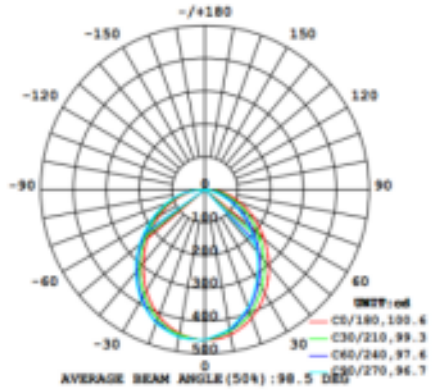

DIMENSIONS & PHOTOMETRICS

Photometric:

DATA OF LAMP		PHOTOMETRIC DATA Eff: 86.48 lm/W			
MODEL		I _{max} (cd)	458.2	S/MH (C0/180)	1.17
NOMINAL POWER (W)	13	LOR (%)	100.0	S/MH (C90/270)	1.26
RATED VOLTAGE (V)	120	TOTAL FLUX (lm)	1137.8	η UP, DN (C0-180)	0.0, 44.7
NOMINAL FLUX (lm)	1137.81	CIE CLASS	DIRECT	η UP, DN (C180-360)	0.0, 55.3
LAMPS INSIDE	1	η up (%)	0.0	CIBSE SHR NOM	1.25
TEST VOLTAGE (V)	220	η down (%)	100.0	CIBSE SHR MAX	1.30

LUMINOUS INTENSITY DISTRIBUTION DIAGRAM

DATA OF LAMP		PHOTOMETRIC DATA				Eff: 86.49 lm/W
MODEL		I _{max} (cd)	649.8	S/MI (C0/180)	1.18	
NOMINAL POWER (W)	20	LOR (%)	100.0	S/MI (C90/270)	1.23	
RATED VOLTAGE (V)	120	TOTAL FLUX (lm)	1628.7	η UP, DN (C0-180)	0.0, 46.5	
NOMINAL FLUX (lm)	1628.67	CIE CLASS	DIRECT	η UP, DN (C180-360)	0.0, 53.5	
LAMPS INSIDE	1	η up (%)	0.0	CIBSE SHR NOM	1.25	
TEST VOLTAGE (V)	120	η down (%)	100.0	CIBSE SHR MAX	1.35	