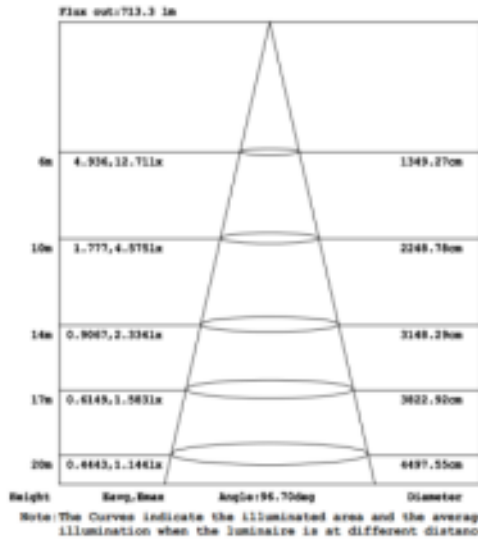

DIMENSIONS & PHOTOMETRICS

Photometric:

DATA OF LAMP		PHOTOMETRIC DATA Eff: 86.48 lm/W			
MODEL		I _{max} (cd)	458.2	S/MH (C0/180)	1.17
NOMINAL POWER (W)	13	LOR (%)	100.0	S/MH (C90/270)	1.26
RATED VOLTAGE (V)	120	TOTAL FLUX (lm)	1137.8	η UP, DN (C0-180)	0.0, 44.7
NOMINAL FLUX (lm)	1137.81	CIE CLASS	DIRECT	η UP, DN (C180-360)	0.0, 55.3
LAMPS INSIDE	1	η up (%)	0.0	CIBSE SHR NOM	1.25
TEST VOLTAGE (V)	220	η down (%)	100.0	CIBSE SHR MAX	1.30

LUMINOUS INTENSITY DISTRIBUTION DIAGRAM

DATA OF LAMP		PHOTOMETRIC DATA				Eff: 86.49 lm/W
MODEL		I _{max} (cd)	649.8	S/MI (C0/180)	1.18	
NOMINAL POWER (W)	20	LOR (%)	100.0	S/MI (C90/270)	1.23	
RATED VOLTAGE (V)	120	TOTAL FLUX (lm)	1628.7	η UP, DN (C0-180)	0.0, 46.5	
NOMINAL FLUX (lm)	1628.67	CIE CLASS	DIRECT	η UP, DN (C180-360)	0.0, 53.5	
LAMPS INSIDE	1	η up (%)	0.0	CIBSE SHR NOM	1.25	
TEST VOLTAGE (V)	120	η down (%)	100.0	CIBSE SHR MAX	1.35	